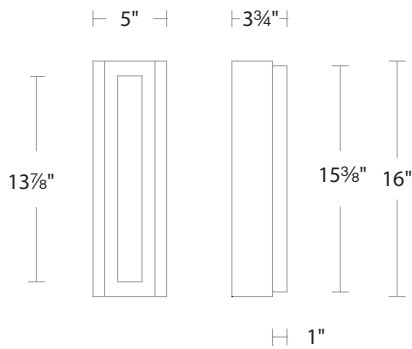

MAGNATE

BWS71216

Project: _____
Location: _____
Fixture Type: _____
Catalog Number: _____

AVAILABLE FINISHES

BK: Black

DESCRIPTION

Monumentally unique and sophisticated. A bold façade conceals LEDs that illuminate the Schonbek optic haze crystal engineered to resemble natural quartz.

LINE DRAWING

SPECIFICATIONS

CRI	90
Dimming	ELV, 0-10V, TRIAC
Standards	ETL/cETL, Damp, Title 24, ADA

Model	Size	LED Color Temp	Finish	Voltage	Wattage	Weight	LED Lumens	Delivered Lumens
BWS71216	16"	3000K/3500K/4000K	BK Black	120-277V	24W	13 lb	1765	384