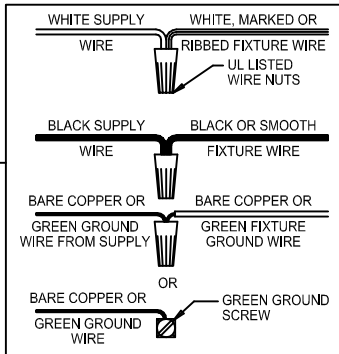

CAUTION - All glass is fragile, use care when handling Glass component(s) and or Lamp(s).

ASSEMBLY STEPS:

MODE D'ASSEMBLAGE:

PASOS PARA ENSAMBLAR:

1. B → A
2. Ø (0.144)(3.6mm) → 
3. A ← B
4. Ø (0.144)(3.6mm) → 
5. C → D → 
6. E, B → A
7. G → F
8. J → H, K