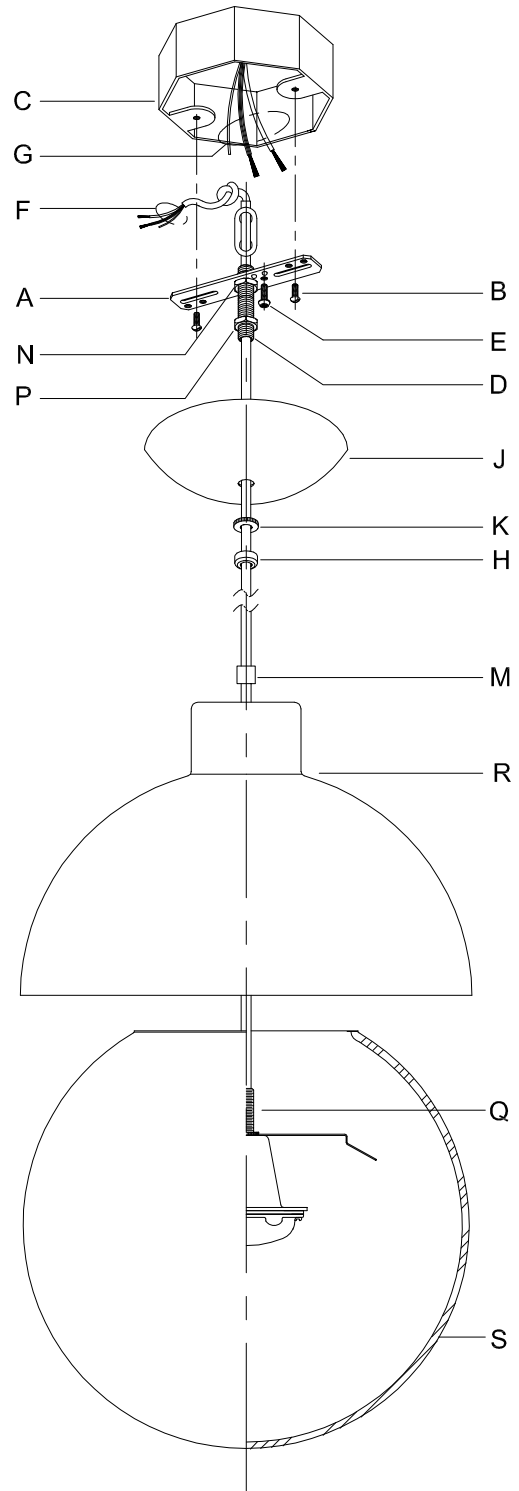

CAUTION: Read instructions carefully and turn electricity off at main circuit breaker panel before beginning installation.

500147, 500148

WARNING - If any Special Control Devices are used with this Fixture, Follow the Instructions Carefully to assure full compliance with N.E.C. requirements. If there are any questions, contact a Qualified Electrical Contractor.

CAUTION - All glass is fragile, use care when handling Glass component(s) and or Lamp(s).

ASSEMBLY STEPS:

MODE D'ASSEMBLAGE:

PASOS PARA ENSAMBLAR:

1. D,E → A
2. N,P → D
3. B,A → C
4. F → R,M
5. Q,S → R
6. M → Q
7. F → H,K,J,D
8. F → G 
9. J,K,H → D

P500147

P500148

ADJUST HEIGHT WITH "D"
 N  → A (TO LOCK)

RÉGLEZ LA HAUTEUR AVEC "D"
 N  → A (À VERROUILLER)

AJUSTA LA ALTURA CON "D"
 N  → A (APRETAR)

**B, C & G
 (NOT FURNISHED)
 (NO INCLUIDA)
 (NON FOURNIE)**