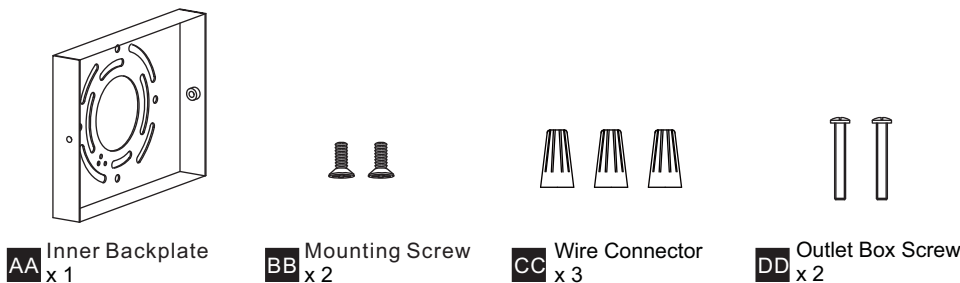

MOUNTING HARDWARE