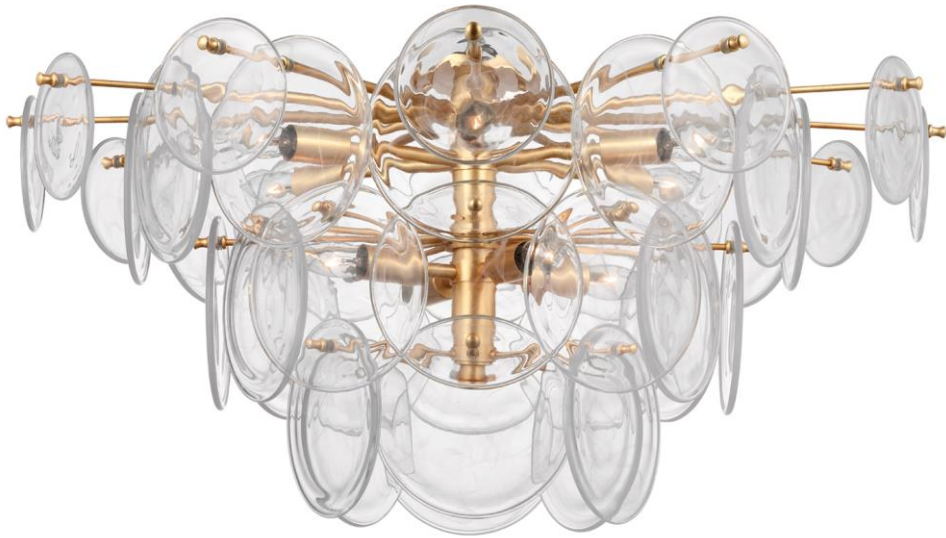

TEAR SHEET

Loire Grande Flush Mount

Item # ARN 4453G-CSG

Designer: AERIN

Height: 16.5"

Width: 34"

Canopy: 4.25" Round

Finishes: G, PN

Glass Options: CSG, WSG

Socket: 10 - E12 Candelabra

Wattage: 10 - 5.5 LED C11

Weight: 42 Pounds

Front View

Top View