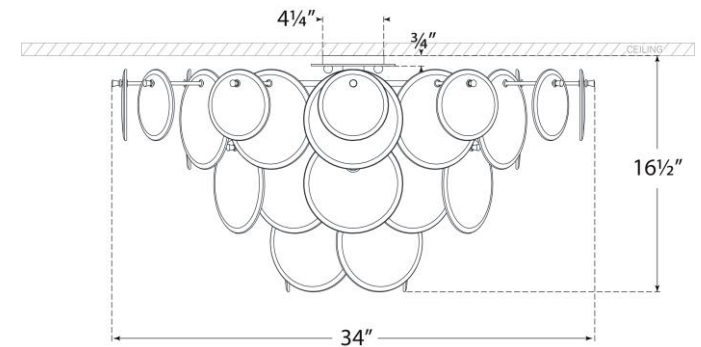

TEAR SHEET

Loire Grande Flush Mount

Item # ARN 4453G-CSG

Designer: AERIN

Height: 16.5"

Width: 34"

Canopy: 4.25" Round

Finishes: G, PN

Glass Options: CSG, WSG

Socket: 10 - E12 Candelabra

Wattage: 10 - 5.5 LED C11

Weight: 42 Pounds

Front View

Top View