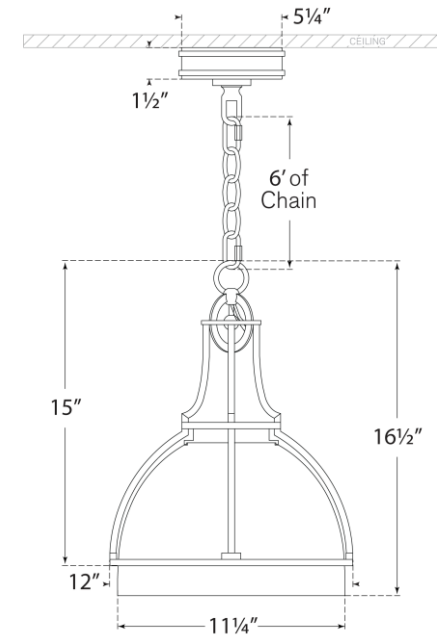

## Gracie Medium Dome Pendant

Item # CHC 5481AN-CG

Designer: Chapman & Myers

Height: 16.25"

Width: 12"

Canopy: 5.25" Round

Finishes: AB, AN, BZ, PN

Glass Options: CG, WG

Lightsource: Dedicated LED

Wattage: 15w (1300lm)

Weight: 11 Pounds

Front View