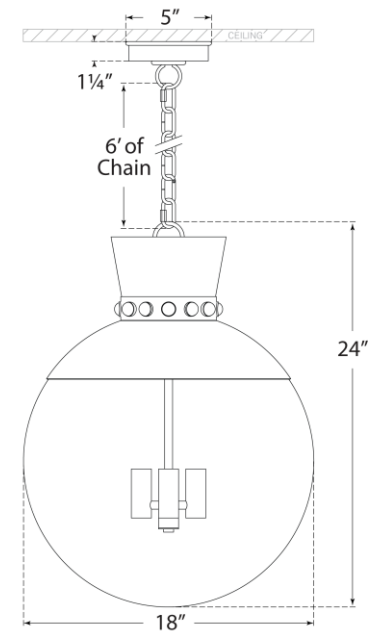

TEAR SHEET

Lucia Large Pendant

Item # JN 5052G/WHT-CG

Designer: Julie Neill

Height: 24"

Width: 18"

Canopy: 5" Round

Finishes: CEL/G, G/WHT, MBK/G, WHT/G

Glass Options: CG

Socket: 4 - E12 Candelabra

Wattage: 4 - 40 C11

Weight: 16 Pounds

Front View