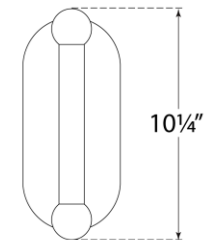

TEAR SHEET

Rousseau Medium Vanity Sconce

Item # KW 2282BZ-CG

Designer: Kelly Wearstler

Height: 10.25"

Width: 4.25"

Extension: 3.25"

Backplate: 4.25" x 9.5" Oval

Finishes: AB, BZ, PN

Glass Options: CG, EC, ECG, SG

Lightsource: Dedicated LED

Wattage: 9w (1000lm)

Weight: 7 Pounds

Top View

Side View

Front View