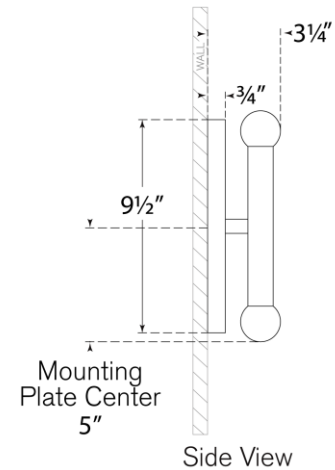

TEAR SHEET

Rousseau Medium Vanity Sconce

Item # KW 2282BZ-CG

Designer: Kelly Wearstler

Height: 10.25"

Width: 4.25"

Extension: 3.25"

Backplate: 4.25" x 9.5" Oval

Finishes: AB, BZ, PN

Glass Options: CG, EC, ECG, SG

Lightsource: Dedicated LED

Wattage: 9w (1000lm)

Weight: 7 Pounds

Top View

Side View

Front View