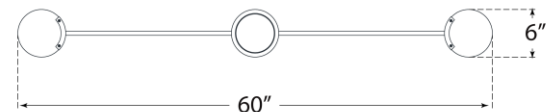

## Melange Extra Large Floating Disc Linear Chandelier

Item # KW 5605AB-ALB

Designer: Kelly Wearstler

O/A Height: 61.75"

Fixture Height: 17.75"

Min. Custom Height: 16"

Width: 60"

Canopy: 5" Round

Finishes: AB, BZ, PN

Trim Options: ALB

Lightsource: Dedicated LED

Wattage: 9w (1000lm)

Weight: 11 Pounds

Note: UL Only | Alabaster is a Natural Stone | Variations in Color and Texture are Expected | Custom Height Available

Front View

Top View