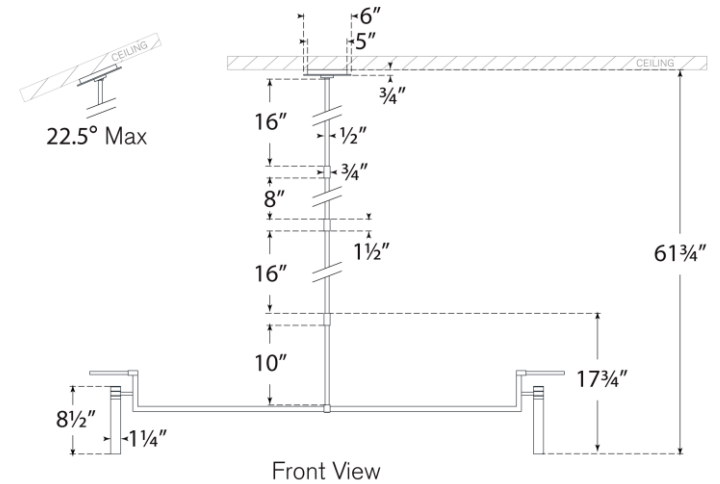

## Melange Extra Large Floating Disc Linear Chandelier

Item # KW 5605AB-ALB

Designer: Kelly Wearstler

O/A Height: 61.75"

Fixture Height: 17.75"

Min. Custom Height: 16"

Width: 60"

Canopy: 5" Round

Finishes: AB, BZ, PN

Trim Options: ALB

Lightsource: Dedicated LED

Wattage: 9w (1000lm)

Weight: 11 Pounds

Note: UL Only | Alabaster is a Natural Stone | Variations in Color and Texture are Expected | Custom Height Available

Front View

Top View