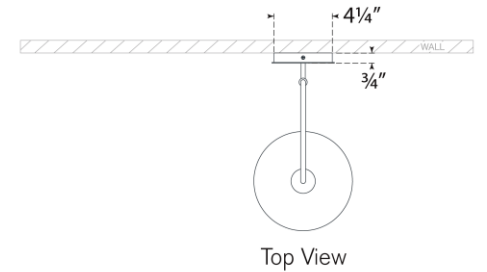

## Calvino Arched Single Sconce

Item # S 2692PN-CG

Designer: Ian K. Fowler

Height: 25.25"

Width: 7.5"

Extension: 13.5"

Backplate: 4.25" Round

Finishes: AI/HAB, HAB, PN

Glass Options: CG

Lightsource: Dedicated LED

Wattage: 3w (300lm)

Weight: 3 Pounds

Note: UL Only

Top View

Side View

Front View