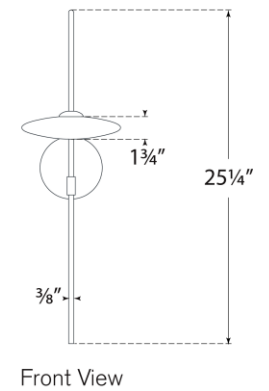

## Calvino Arched Single Sconce

Item # S 2692PN-CG

Designer: Ian K. Fowler

Height: 25.25"

Width: 7.5"

Extension: 13.5"

Backplate: 4.25" Round

Finishes: AI/HAB, HAB, PN

Glass Options: CG

Lightsource: Dedicated LED

Wattage: 3w (300lm)

Weight: 3 Pounds

Note: UL Only

Top View

Side View

Front View