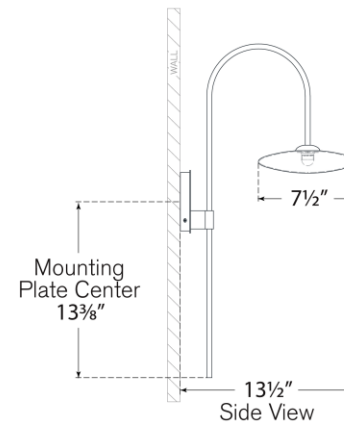

## Calvino Arched Single Sconce

Item # S 2692PN-CG

Designer: Ian K. Fowler

Height: 25.25"

Width: 7.5"

Extension: 13.5"

Backplate: 4.25" Round

Finishes: AI/HAB, HAB, PN

Glass Options: CG

Lightsource: Dedicated LED

Wattage: 3w (300lm)

Weight: 3 Pounds

Note: UL Only

Top View

Side View

Front View