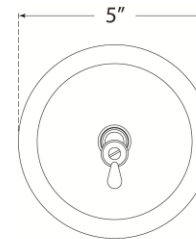

TEAR SHEET

Katie Small Cylinder Sconce

Item # TOB 2225BZ/G3-SG

Designer: Thomas O'Brien

Height: 16.25"

Width: 5"

Extension: 7.5"

Backplate: 5" Round

Finishes: BZ, HAB, PN

Glass Options: CG, SG, WG

Socket: E12 Candelabra

Wattage: 40 C11

Weight: 5 Pounds

Front View
Mounting Plate