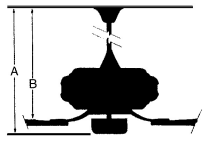

## MEASUREMENTS

Blade Finish:					Reversible Blades:	<b>No</b>
Blade Material:					Slope:	<b>No</b>
<b>ABS</b>					Hanging Weight:	<b>19.4</b>
Blade Sweep:	No. of Blades:	Blade Pitch:			Downrod 2 Outside Dia:	
<b>44"</b>	<b>3</b>	<b>14 degrees</b>				
Downrod 1:	Downrod 1 Outside Dia:	Downrod 2:			Motor Size:	<b>153x17mm</b>
Ceiling to Lowest Point: (Dim A)	Ceiling to Blade (Dim B)	Lead Wire:				
<b>11.0</b>	<b>7.5</b>	<b>8"</b>				
<b>RPM:</b>	Low	Low/Med.	Medium	Med/High	High	
<b>Amps:</b>	82				200	
<b>Watts:</b>	0.212				0.431	
<b>CFM:</b>	12.55				51.54	
<b>CFM/Watts:</b>	1500.0				3959.0	
	119.52				76.81	