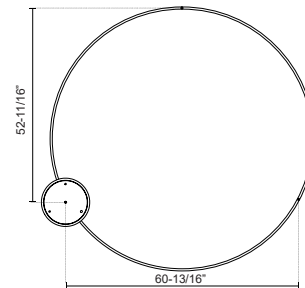

KUZCO

CANADA: 19054 28TH AVENUE - SURREY, BC V3Z 6M3

USA: 3035 E. LONE MOUNTAIN ROAD - LAS VEGAS, NV 89081

WWW.KUZCOLIGHTING.COM

© 2021 KUZCO LIGHTING. ALL RIGHTS RESERVED.

COMMENT