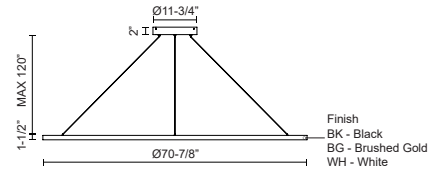

DESCRIPTION

Extruded and rolled aluminum with rectangular profile. Flush silicone diffuser. Matte powder-coated finish. Up and down light.. Duo canopy mounting style

Finish
BK - Black
BG - Brushed Gold
WH - White