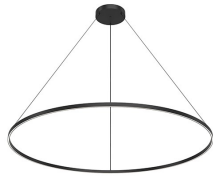

CERCHIO PD87772-UNV-010

PENDANTS

PROJECT

PD87772-BG-UNV-010

Brushed Gold

PD87772-BK-UNV-010

Black

PD87772-WH-UNV-010

White

SPECIFICATION DETAILS

Fixture Dimensions	D70-7/8" x H1-1/2"
Light Source	LED with DC Driver
Wattage	185W
Total Lumens	13720lm
Delivered Lumens	BG-4950lm*; BK-4415lm*; WH-6920lm*
Voltage	120-277V
Color Temperature	3000K
CRI (Ra)	90CRI
Optional Color Temps	2700K - 5000K Available, Minimum Order Quantities Apply
LED Rated Life	50,000 hours
Dimming	100% - 10%, TRIAC or ELV Dimmer (Not Included) or 0-10V Dimmer (Not Included)
Diffuser Details	Frosted Silicone Diffuser
Adjustable	Yes
Wire Length	120" Max
Wire Type	BG - Black Wire; BK - Black Wire; WH - Clear Wire;
Minimum Hang Height	36"
Sloped Ceiling Adaptable	Yes
Location	Dry
Illumination Direction	Up and Downlight
Canopy Dimensions	D13" x H2"
Paint Finish	BG01(Canopy); BG02(Fixture Body); BK02; WH02;
Material	Aluminum + Polymeric Material
CEC Title 24 JA8-2022	Yes, JA8-2022

* For custom options, consult factory for details.

* For warranty information, please visit www.kuzcolighting.com/warranty

DESCRIPTION

Extruded and rolled aluminum with rectangular profile. Flush silicone diffuser. Matte powder-coated finish. Up and down light.. Duo canopy mounting style