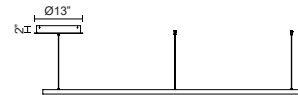

Side Canopy Option