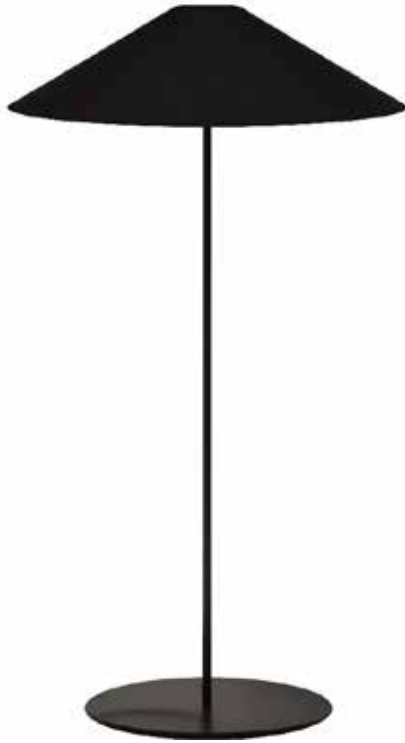

# MM241F-BK-797 - 1LT Tapered Floor Lamp w/ JTone Black Shade

1 Light Trapezoid Floor Lamp w/ Black Shade

<b>Height</b>	61	<b>No. of Bulbs</b>	1
<b>Width/Length</b>	20	<b>LED Compatible</b>	LED Compatible
<b>Depth</b>	20	<b>Total Wattage</b>	100
<b>Weight</b>	12		
<b>Body Material</b>	Metal	<b>Second Material</b>	Fabric
<b>Finish/Color</b>	Black	<b>Second Finish/Color</b>	Black
<b>Type of Finish</b>	Painted	<b>Second Type of Finish</b>	Hardback
<b>Bulb 1 Amount</b>	1	<b>Rated For Voltage</b>	Dry 120V
<b>Bulb 1 Base Type</b>	E26	<b>Approval</b>	cUL or equivalent
<b>Bulb 1 Max Watt.</b>	100	<b>Warranty</b>	1 Year
<b>Bulb 1 Included</b>	No	<b>Instal Position</b>	Floor
<b>Bulb 1 Lumens</b>			
<b>Bulb 1 CRI</b>			

Date:	Notes:
Fixture Type:	
Job Name:	

**Lighting • LED • Shades • Custom Designs**

TORONTO | BUFFALO | LIGHTFAIR | DALLAS MARKET CENTRE # 4303

[www.dainolite.com](http://www.dainolite.com)
 1-888-564-1262
 [dainolite@dainolite.com](mailto:dainolite@dainolite.com)  
 /dainolite
 /dainoliteld
 /dainolite