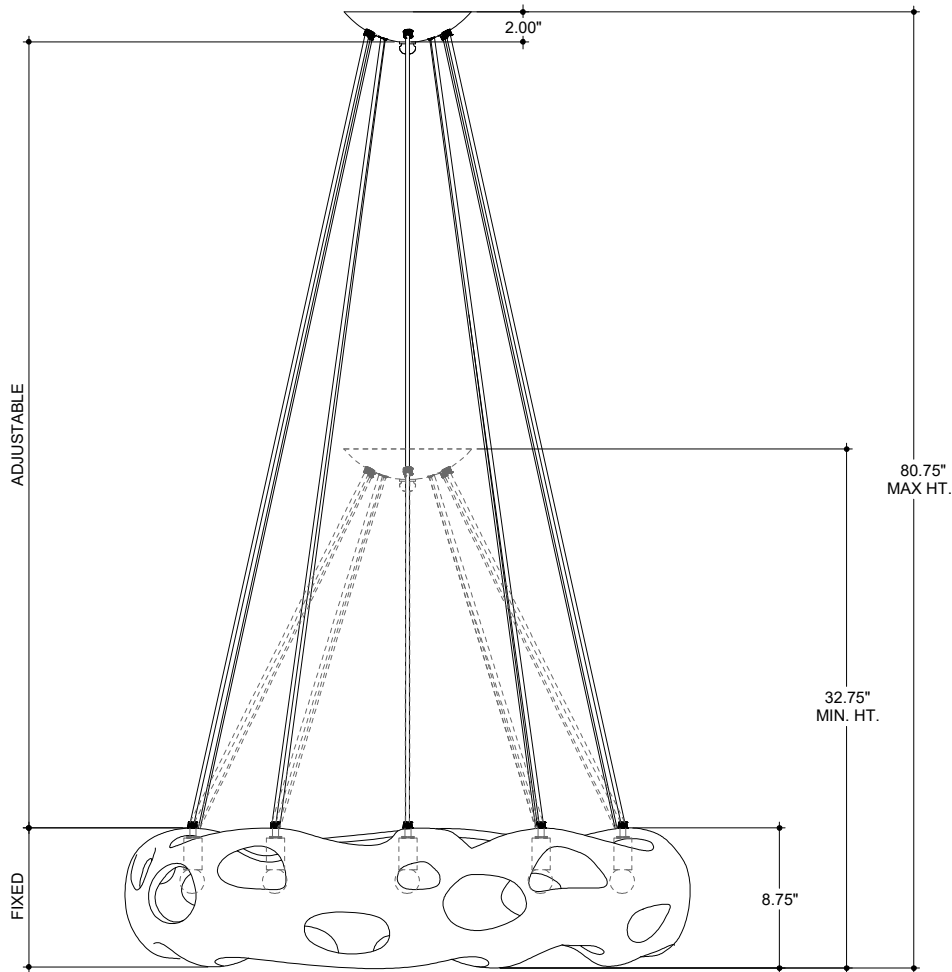

35.50" DIA. BODY
 8.00" DIA. CANOPY
 1.00" H X 4.25" W
 CROSS BAR

TOP VIEW

CANOPY DETAIL

FRONT VIEW