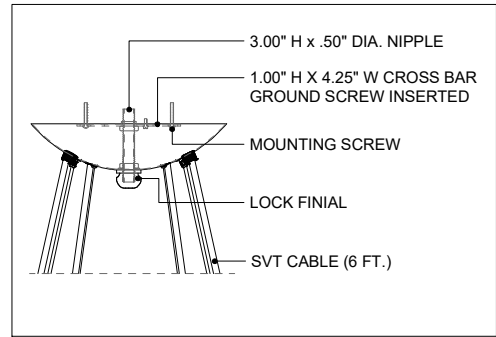

35.50" DIA. BODY
 8.00" DIA. CANOPY
 1.00" H X 4.25" W
 CROSS BAR

TOP VIEW

CANOPY DETAIL

FRONT VIEW