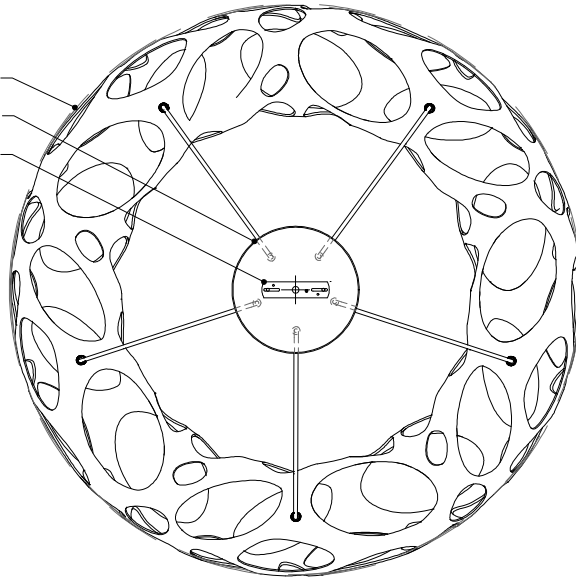

35.50" DIA. BODY
 8.00" DIA. CANOPY
 1.00" H X 4.25" W
 CROSS BAR

TOP VIEW

CANOPY DETAIL

FRONT VIEW