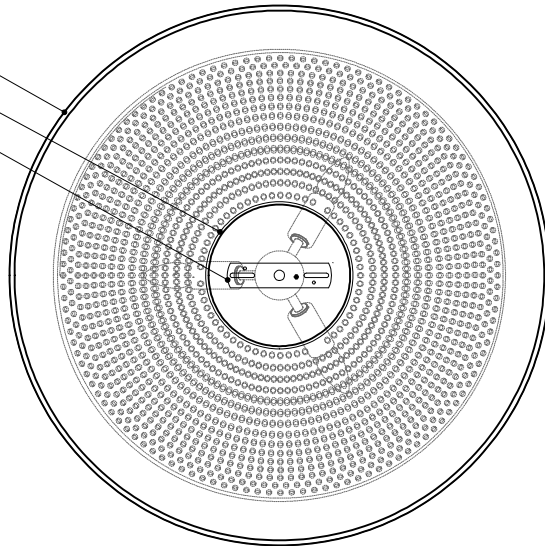

22.00" DIA. BODY  
 6.00" DIA. CANOPY  
 1.00" H X 4.25" W  
 CROSS BAR

TOP VIEW

CANOPY DETAIL

FRONT VIEW