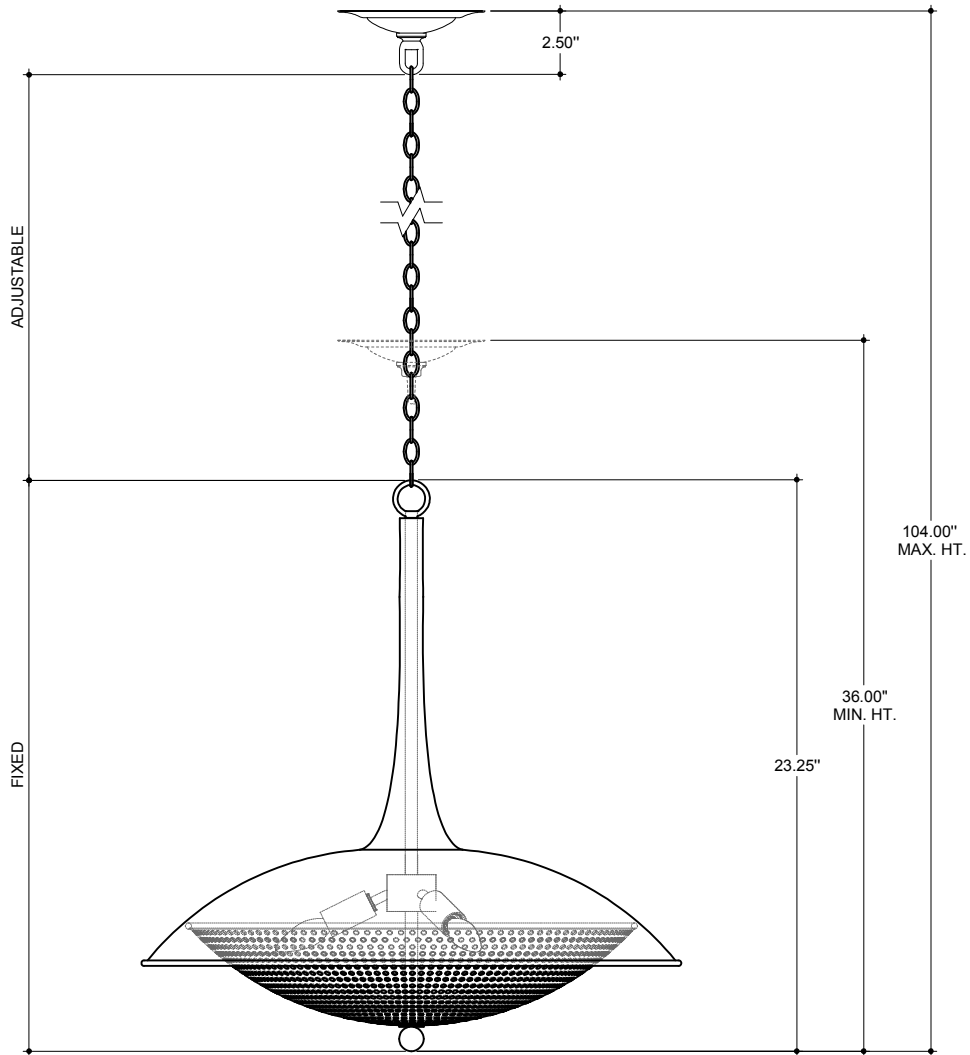

22.00" DIA. BODY  
 6.00" DIA. CANOPY  
 1.00" H X 4.25" W  
 CROSS BAR

TOP VIEW

CANOPY DETAIL

FRONT VIEW