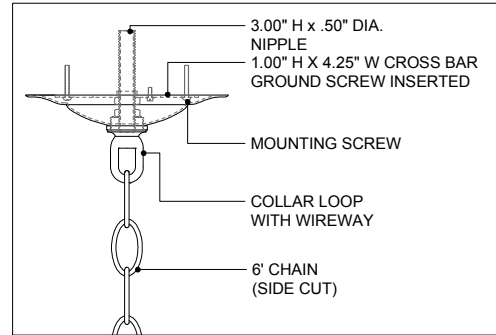

22.00" DIA. BODY  
 6.00" DIA. CANOPY  
 1.00" H X 4.25" W  
 CROSS BAR

TOP VIEW

CANOPY DETAIL

FRONT VIEW